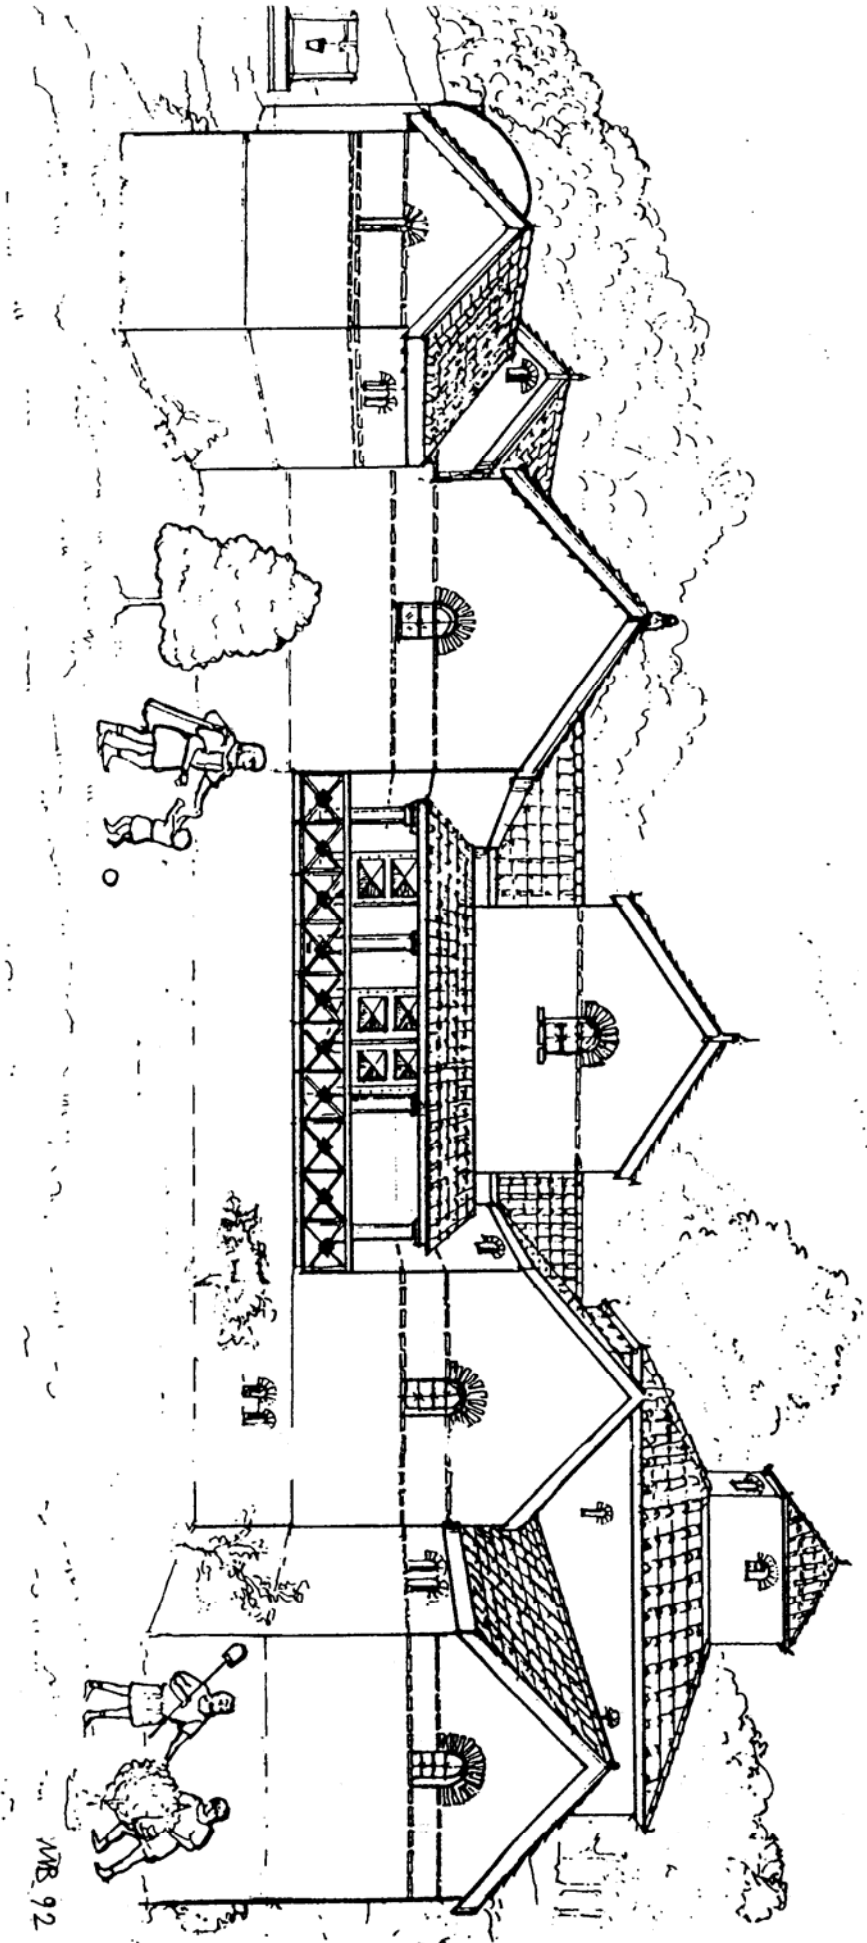

LULLINGSTONE ROMAN VILLA

MR 92

COLOURING CARD

Produced exclusively for English Heritage

ROOF TILES - SHADES OF RED, ORANGE OR BROWN. WALLS - WHITE WITH RED BASE